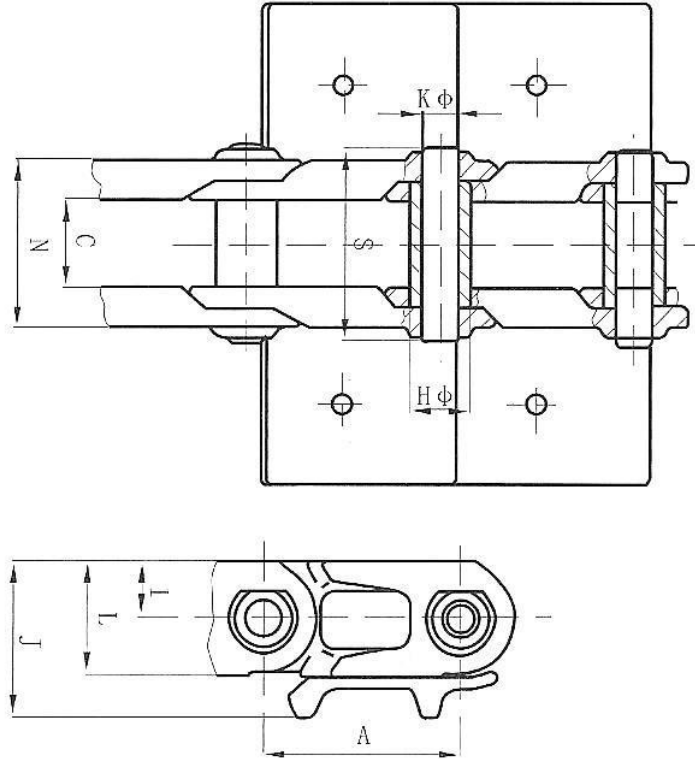

## Steel Track Measurement Guide

### Steel Shoe Specs:

- A) Pitch measurement: \_\_\_\_\_
- C) Rail inner guide measurement: \_\_\_\_\_
- L) Rail height measurement: \_\_\_\_\_
- N) Rail outer guide measurement: \_\_\_\_\_

### Track Pin Specs:

- K) Pin diameter: \_\_\_\_\_
- S) Pin length: \_\_\_\_\_